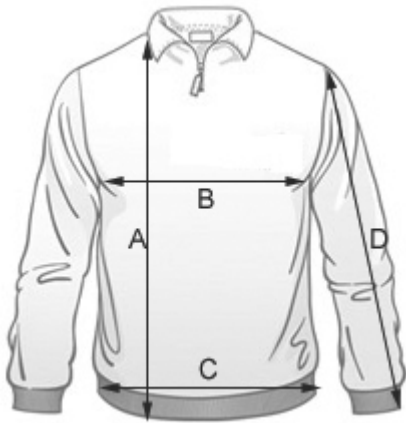

Maßangaben Sweatshirt

Damen	32-34	36-38	40-42	44-46	48-50	52-54	56-58
Herren	42	44	46-48	50-52	54-56	58-60	62-64
Größen	XS	S	M	L	XL	XXL	XXXL
A Länge	68,0	69,0	71,0	73,0	75,0	77,0	79,0
B Brust	49,0	52,0	56,0	60,0	66,0	68,0	70,0
C Abschluss	40,0	42,0	44,0	46,0	52,0	54,0	56,0
D Ärmel	63,0	64,0	65,0	66,0	67,0	68,0	69,0

(Maßangaben in cm)