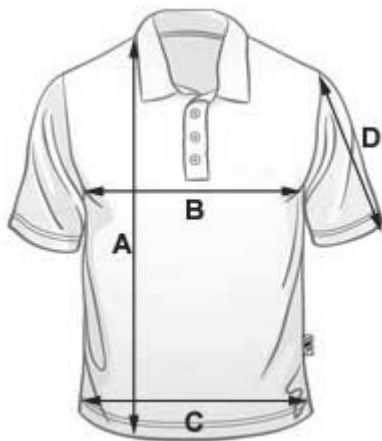

## Maßangaben Poloshirt

Größen	XS	S	M	L	XL	XXL	XXXL
A Länge	69,0	71,5	73,5	76,5	79,5	83,5	87,0
B Brust	46,0	50,0	54,0	58,0	64,0	68,0	72,0
C Abschluss	44,0	48,0	52,0	56,0	62,0	66,0	70,0
D Ärmel	23,0	25,0	26,0	27,0	28,0	29,0	30,0

(Maßangaben in cm)